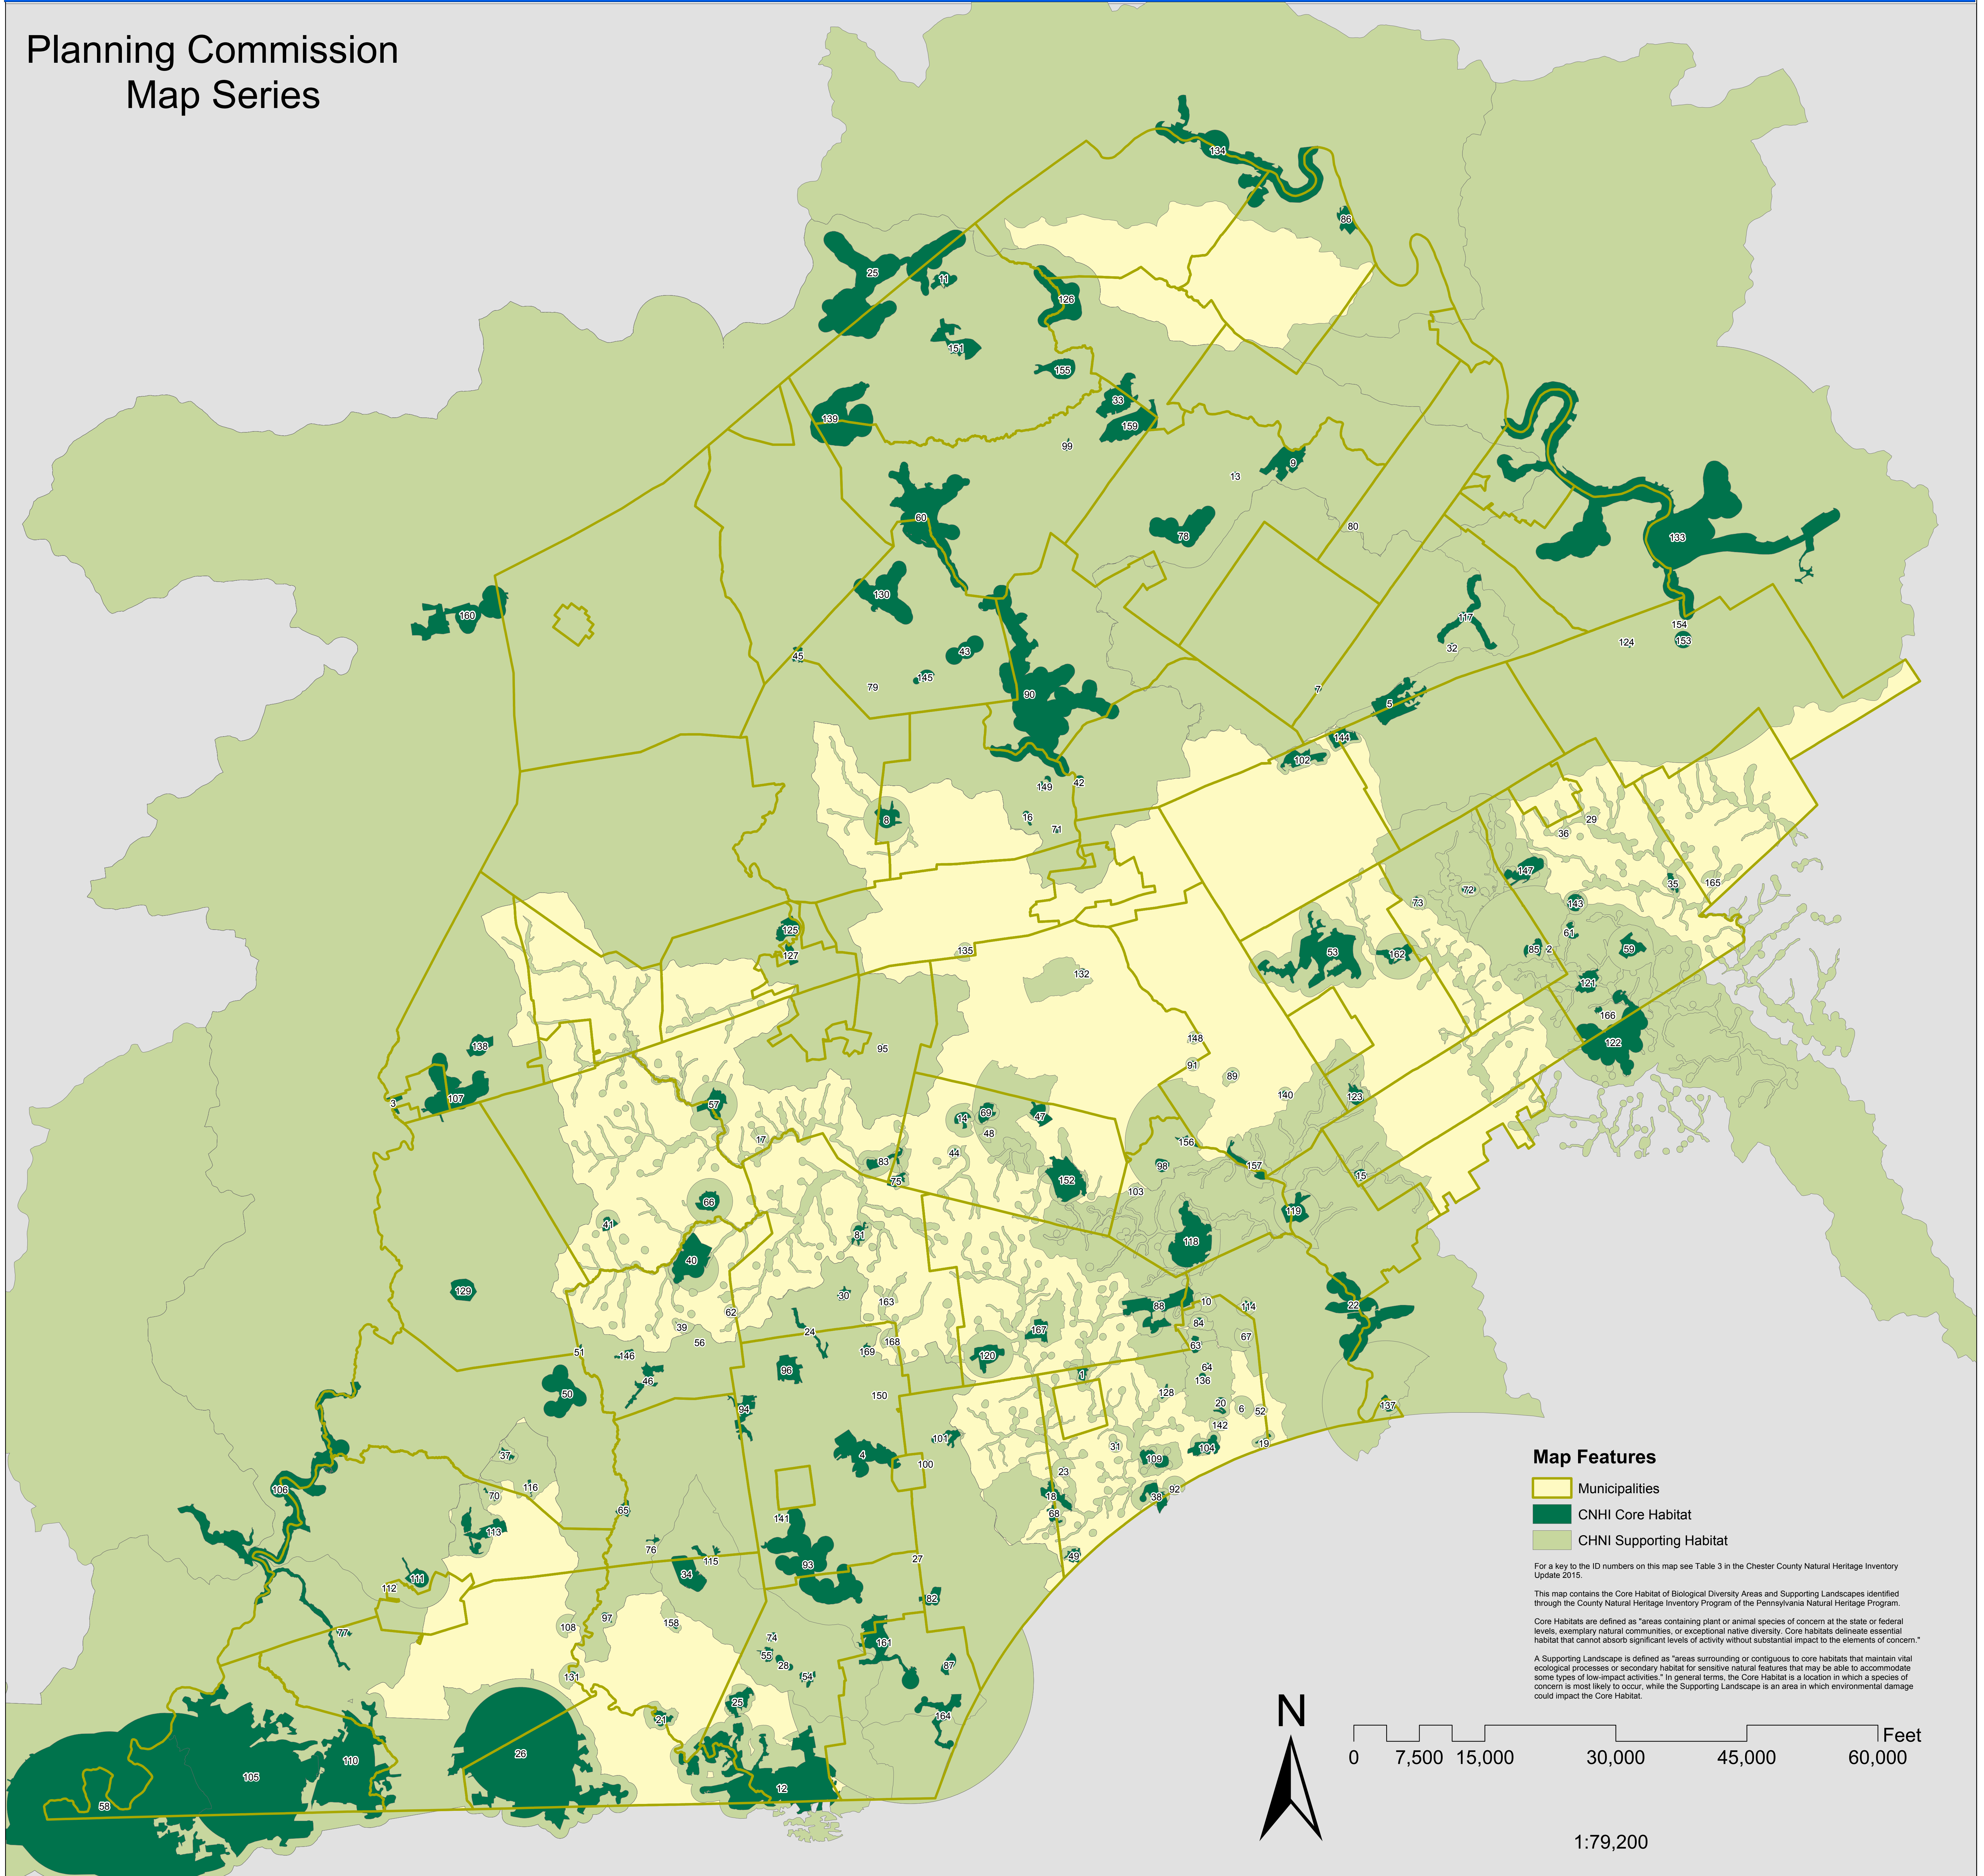

# County Natural Heritage Inventory (CNHI) Core Habitats and Supporting Landscapes

Planning Commission  
Map Series

Map Prepared by:  
Chester County Planning Commission, 2015.

Map Source:  
Western Pennsylvania Conservancy, PA Natural Heritage Program, 2015.