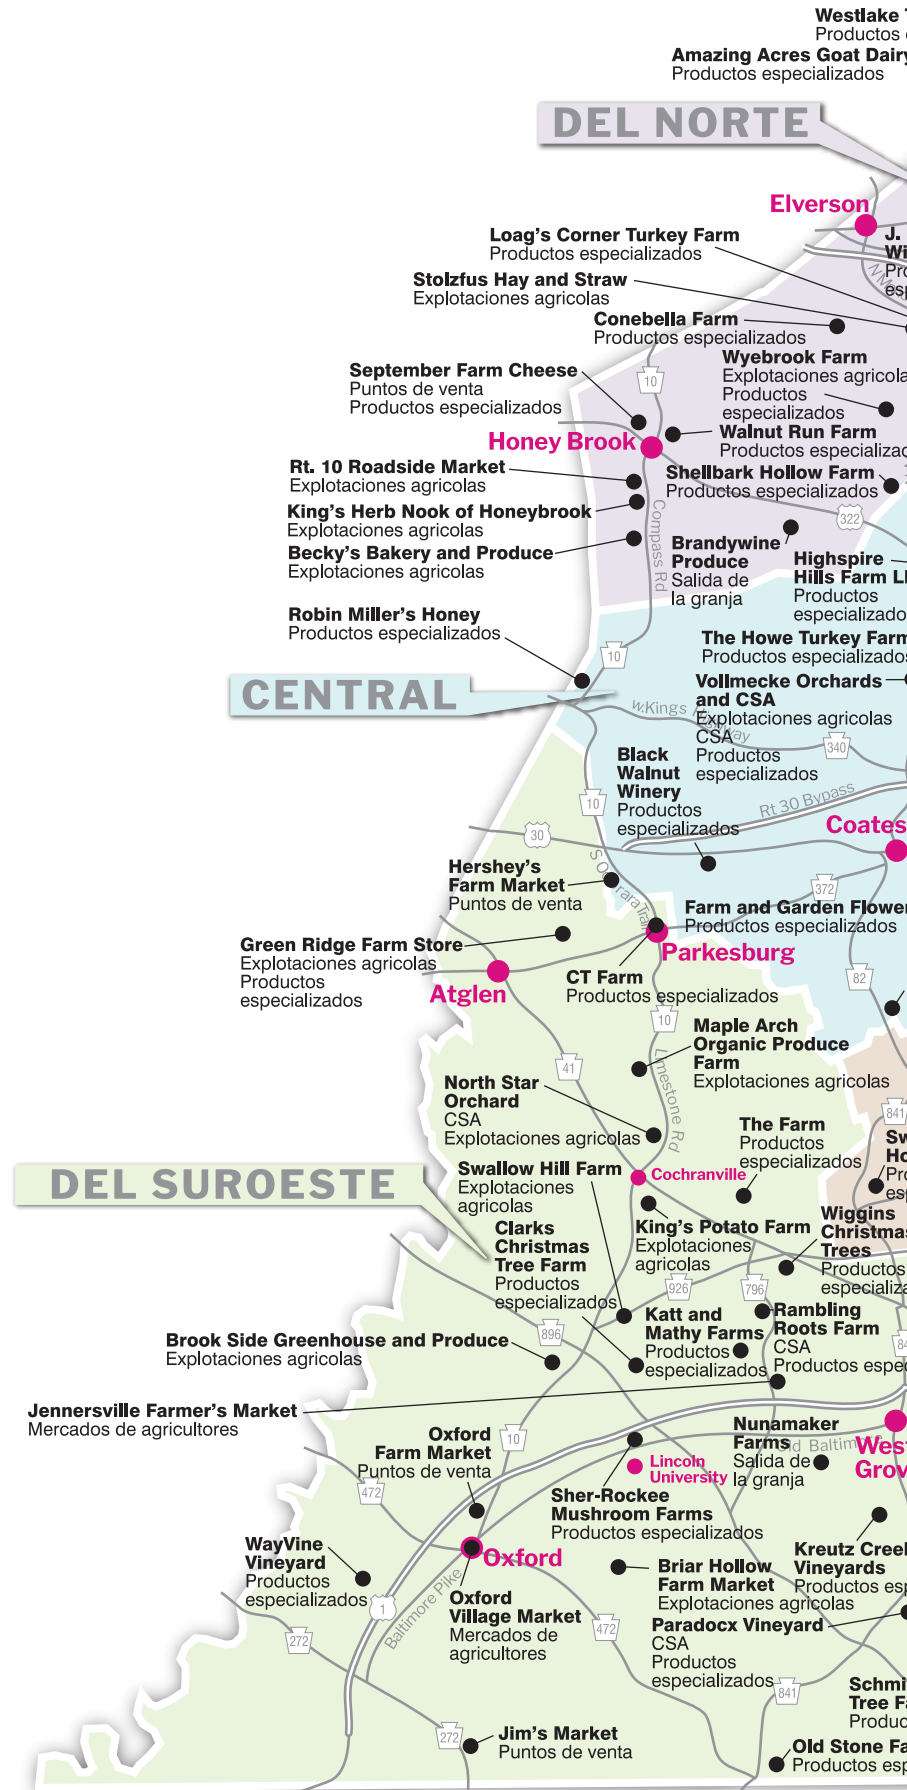

¿Dónde comprar PRODUCTOS AGRICOLAS LOCALES en el Condado de Chester?

- 4 Mercados de agricultores
- 5 Explotaciones agrícolas
- 6 Puntos de venta
- 7 Agricultura Apoyada por la Comunidad CSA
- 10 Productos especializados
  - Carne y huevos
  - Leche
  - Miel
  - Granjas de árboles de Navidad
  - Flores
  - Mercados móviles y entrega de alimentos
  - Hongos
  - Bodegas